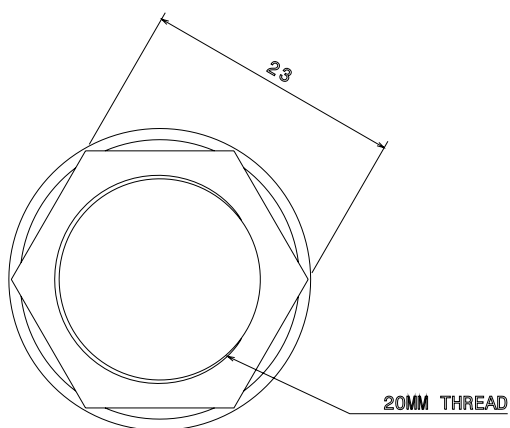

**PRODUCT CODE: PLN20B**  
PVC LOCKNUT

**DESCRIPTION**

20mm PVC Locknut

**FINISH**

Black

**MATERIAL**

PVC

**PACKAGING**

Packed in qty 100

**ADDITIONAL NOTES**

Manufactured to BS4607 part 1

Isometric view

Top view

Side view